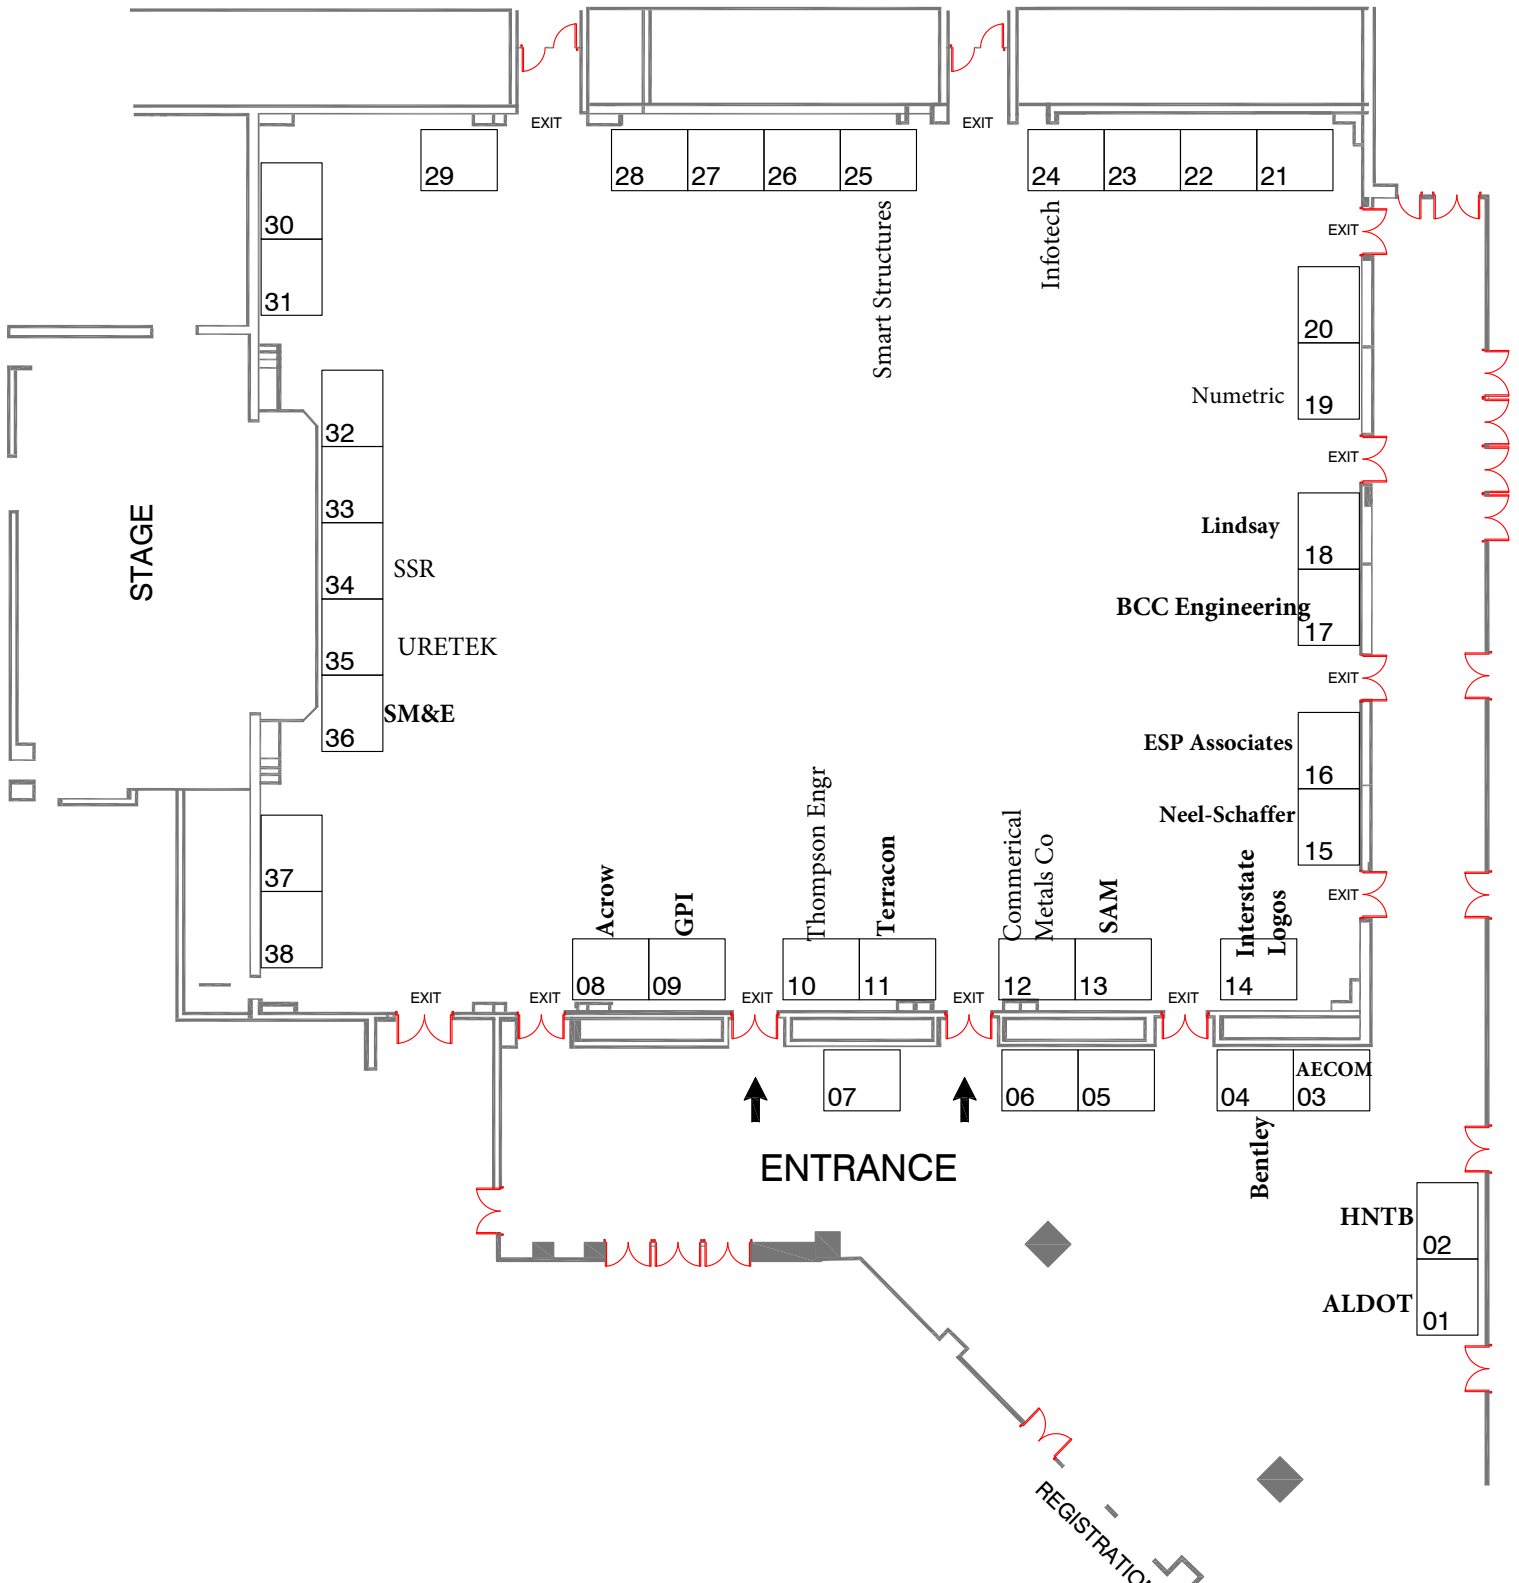

Magnolia Ballroom
 Beau Rivage Resort & Casino
 Biloxi, Mississippi

Magnolia Ballroom

& Foyer
 38-8x10 booths
 44 - 72" rounds of 10
 Ceiling height 21'
 Aisle widths as noted