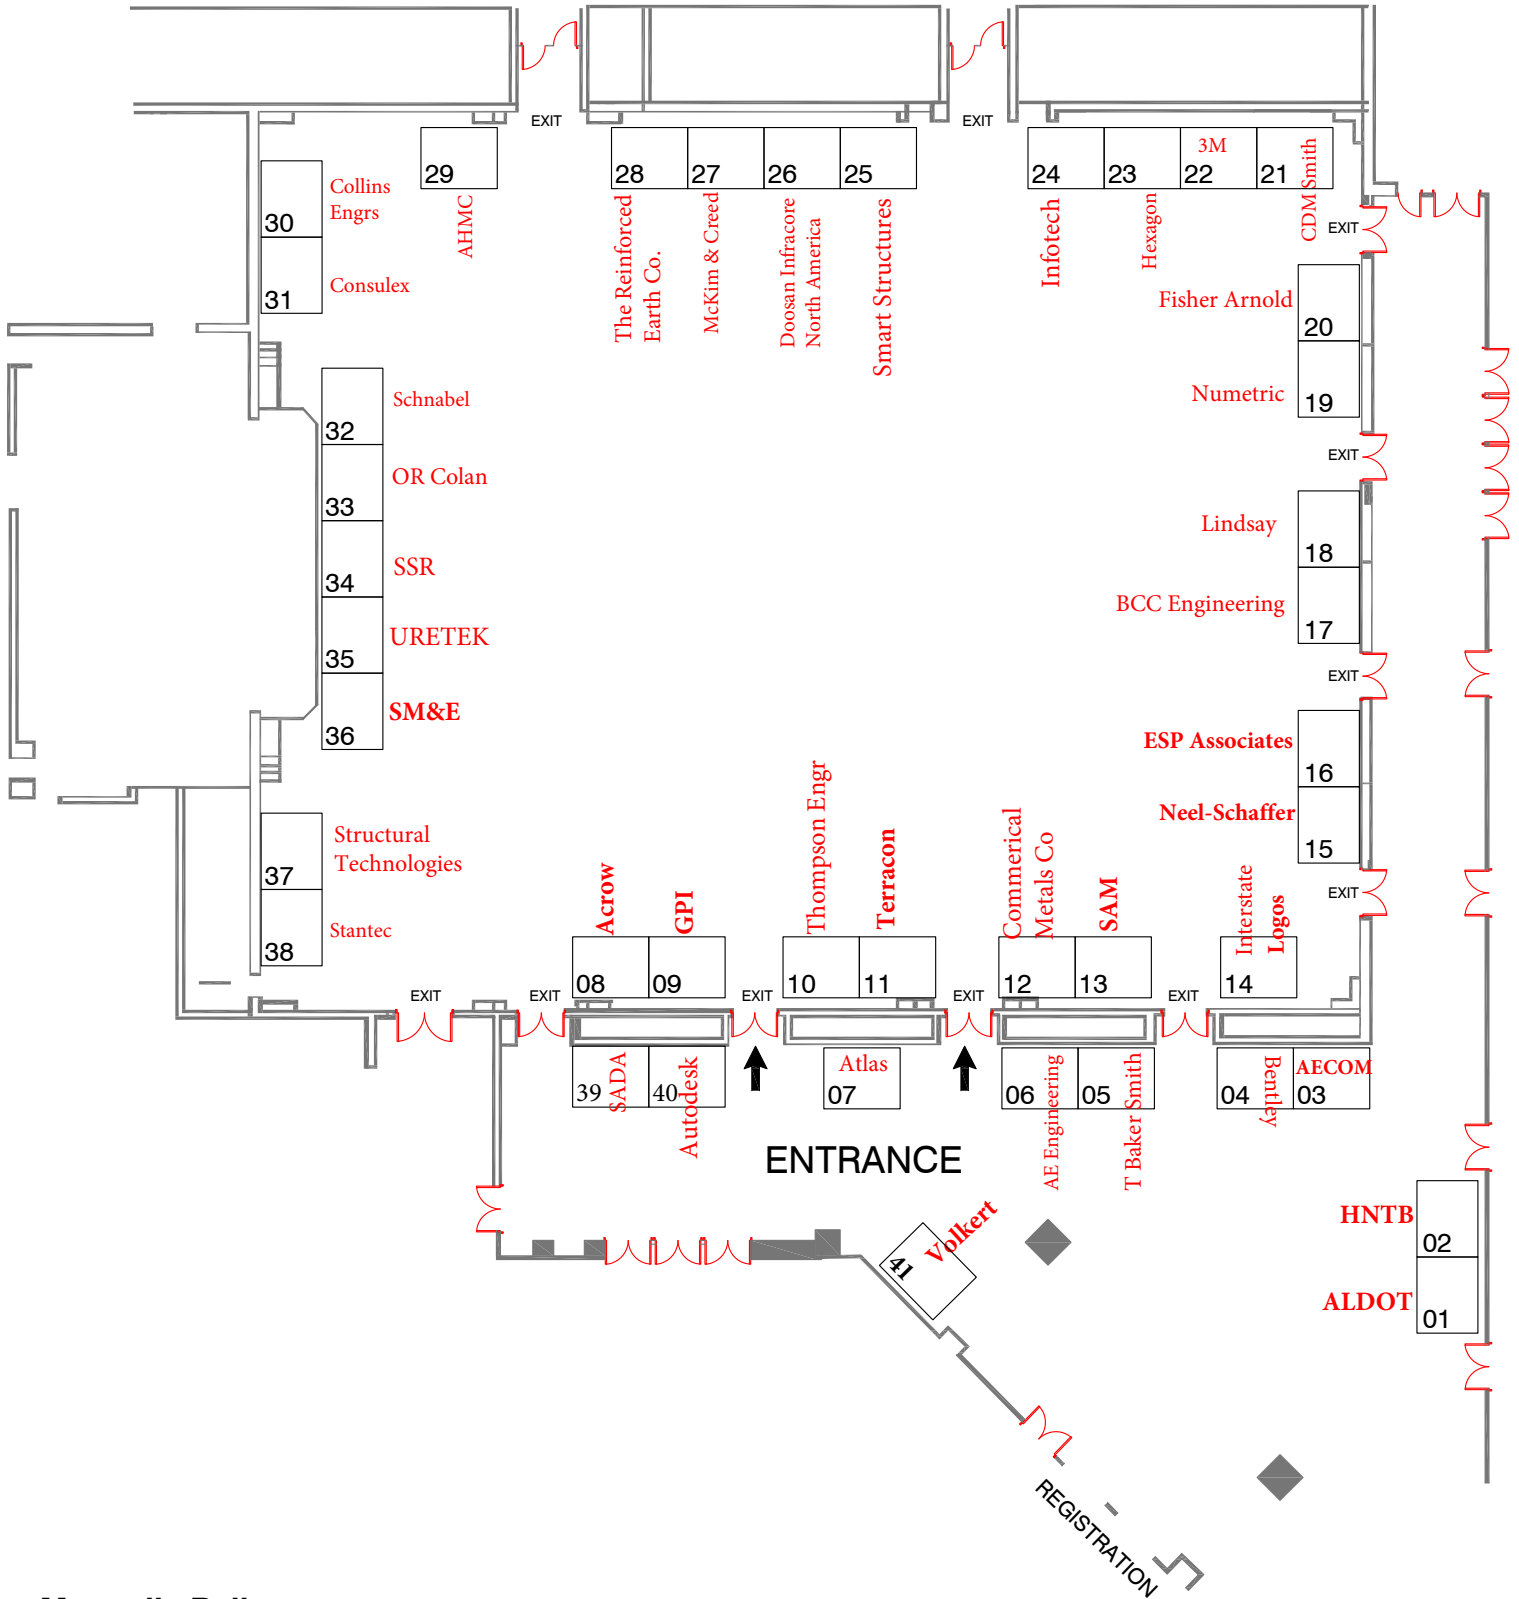

Magnolia Ballroom
 Beau Rivage Resort & Casino
 Biloxi, Mississippi

Magnolia Ballroom

& Foyer
 38-8x10 booths
 44 - 72" rounds of 10
 Ceiling height 21'
 Aisle widths as noted